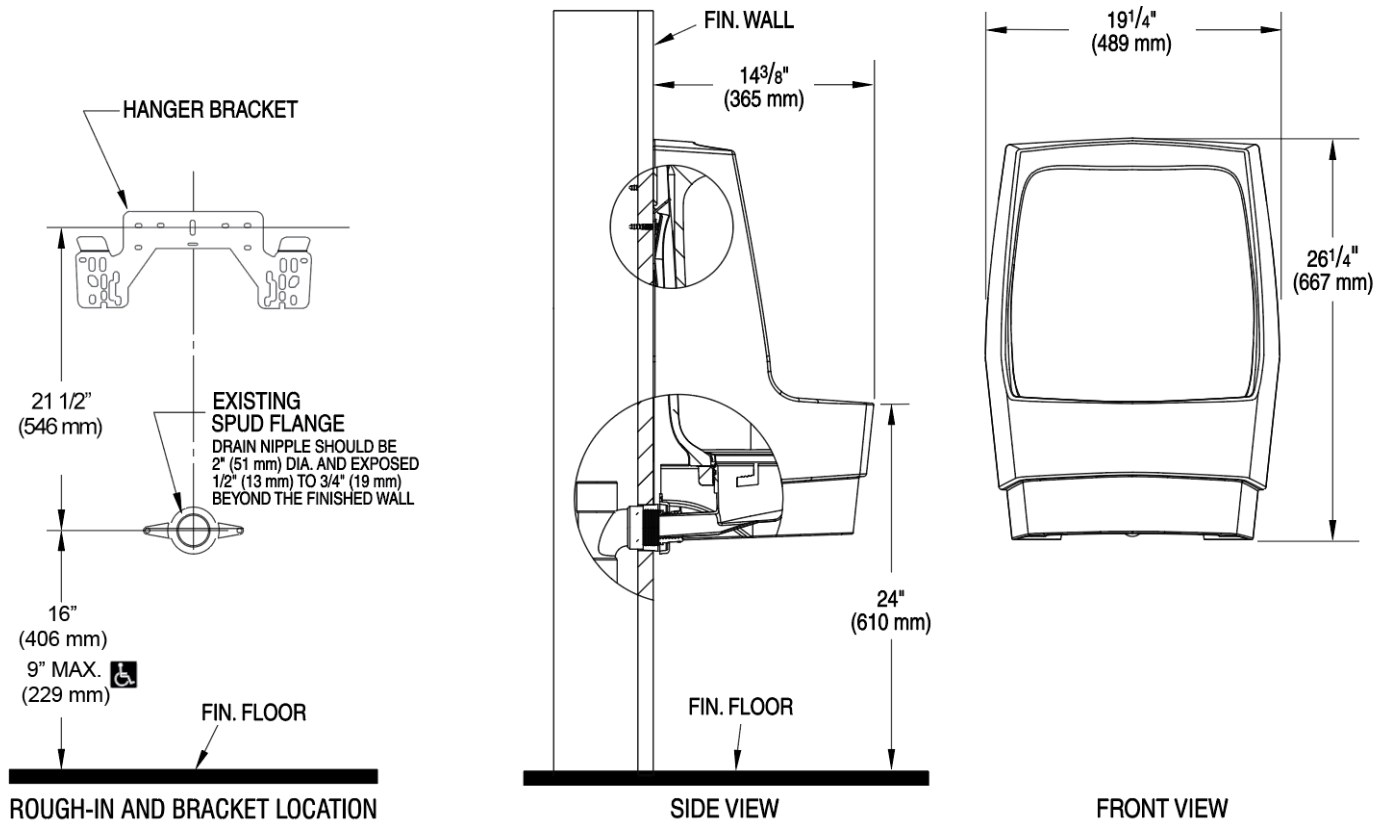

CODE NUMBER

1001000

DESCRIPTION

Vitreous China Waterfree Urinal.

DETAILS

- Nominal Dimensions: 14 3/8" x 19 5/8" x 26 3/4" (365 x 498 x 679mm)

FEATURES

- White Vitreous China
- Cartridge housing assembly
- 2" NPT outlet flange & Uni-coupler kit
- All mounting hardware included
- One (1) replaceable cartridge included†
- Touch-free, hygienic operation
- Up to 5x cleaner than flushing urinals

NOTES

All information contained within this document subject to change without notice.

All vitreous china dimensions shown in these drawings are nominal and not to scale. Dimensions can vary within the tolerances established in the governing ASME A112.19.2/CSA B45.1 standard. It is important to consider this when planning rough-in and plumbing layouts.

DO NOT install on copper DWV due to copper's susceptibility to corrosion.

ROUGH-IN

NOTE: ADA urinal rim height requirements allow all heights 17" and below. Sloan strongly recommends roughing in the drain to achieve a 16 1/2" rim height or less to ensure compliance.