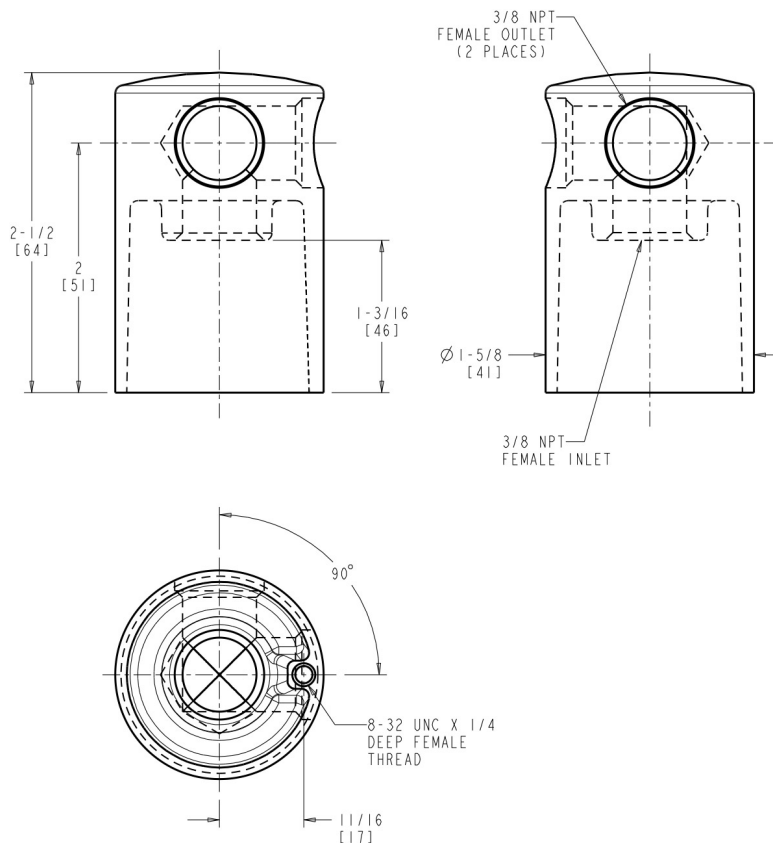

### Features & Specifications

- 3/8" NPT Female Thread Inlet
- Two 3/8" NPT Female Thread Outlets

Job Name \_\_\_\_\_

Item Number \_\_\_\_\_

Section/Tag \_\_\_\_\_

Model Specified \_\_\_\_\_

Architect \_\_\_\_\_

**Architect/Engineer Specification**

Chicago Faucets No. 982-CP, Turret with Two Side Outlets @ 90° 1/2, chrome plated. 3/8 NPT female thread inlet. Two 3/8 NPT female thread outlets.

**Operation and Maintenance**