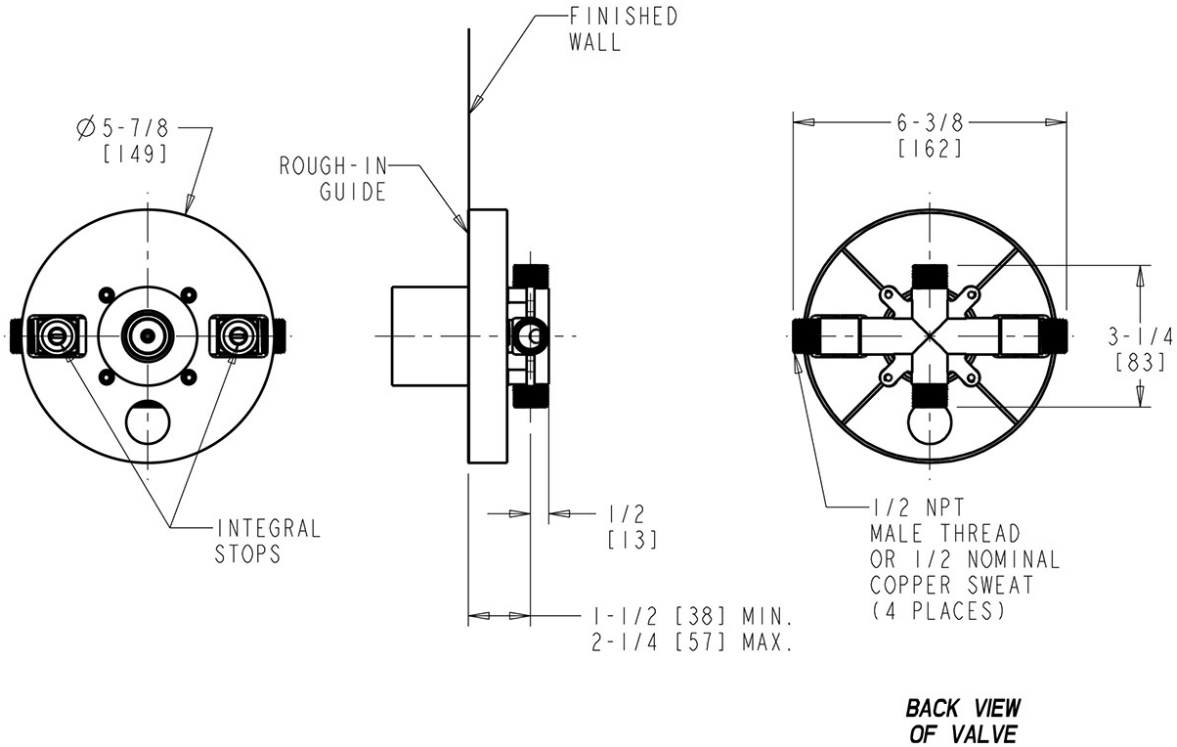

### Architect/Engineer Specification

Chicago Faucets No. 1910-VONF, Tub and Shower Valve, pressure balancing, wall-mounted. Includes pressure balancing cartridge. 1/2" nominal copper and 1/2" NPT hot and cold supply inlets and outlets. Shower valve cycles from cold to hot. Includes integral service stops. Rough-in Template. This product is tested and certified to industry standards: ASME A112.18.1/CSA B125.1, and ASSE 1016.